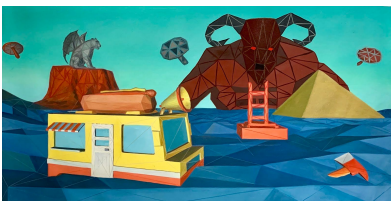

The River of Migration

2009 - 2019

Video projection

16:9/1920x1080. Single Channel HDV

Price on request

SKU: AKS0047

SI JIE LOO

Privilege of Taste

2019

Floating shelves, ceramic cups, coffee powder

31 X 60 IN. (78.7 x 152.5 CM)

Price on request

SKU: SJL0026

JAMIE MARTINEZ

VR Unity: Global Warming

2019