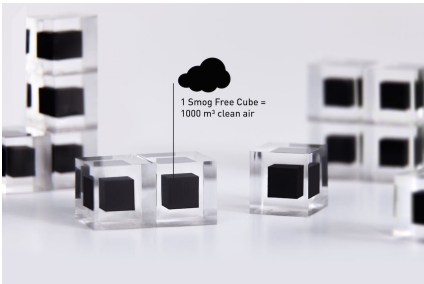

2019

Floating shelves, ceramic cups, coffee powder

31 X 60 IN. (78.7 x 152.5 CM)

Price on request

SKU: SJL0026

JAMIE MARTINEZ

VR Unity: Global Warming

2019

SKU: AKS0048-1; AKS0048-2

Design by YUJIE DING, Printed by Kayrock Screenprinting

Kind Of Green

2019

Limited Edition Tote Bag

60 X 50 IN. (152.5 x 127 CM)

\$35

SKU: YGB0001