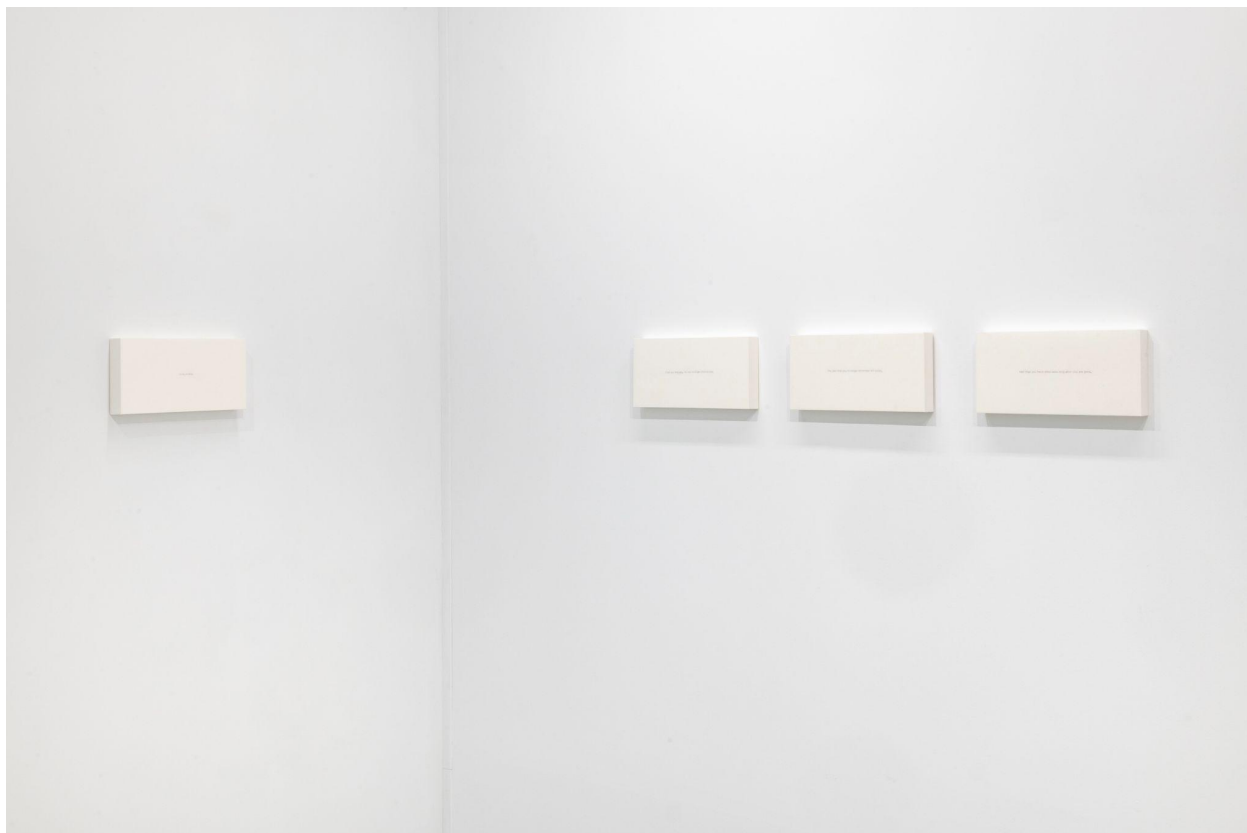

YI GALLERY

(SK0001)

Sun Young Kang

To My Mother, 2020

Artist's own hair embroidered on paper, mounted on wood panel

6 x 12 x 1 1/2 in each panel

15.2 x 30.5 x 3.8 cm

Edition of 2