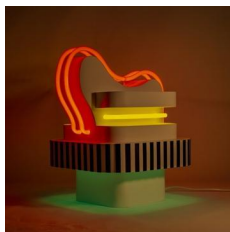

Embraces

Aug 7 - Sept 18, 2021
Art + Design Group Exhibition

April Key
Villa Cabana, 2021
Plexiglass, neon
15 1/2 x 10 1/4 x 11 3/4 in
39.4 x 26 x 29.8 cm
Edition of 7
(AK0001)

\$ 2,850

Annesta Le
Feely, 2021
Marker on paper, Framed
12 x 9 in
30.5 x 22.9 cm
(AL0031)

\$ 680

Annesta Le
Transmission, 2020
Neon (glass, helium, wire)
6 x 50 x 4 in
15.2 x 127 x 10.2 cm
(AL0032)

\$ 4,200

Ashley Lyon
Pink Leg, 2016
Fired Pigmented Clay
18 x 7 x 20 1/2 in
45.7 x 17.8 x 52.1 cm
(ALY0001)