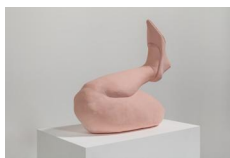

Embraces

Aug 7 - Sept 18, 2021
Art + Design Group Exhibition

April Key
Villa Cabana, 2021
Plexiglass, neon
15 1/2 x 10 1/4 x 11 3/4 in
39.4 x 26 x 29.8 cm
Edition of 7
(AK0001)

\$ 2,850

Annesta Le
Feely, 2021
Marker on paper, Framed
12 x 9 in
30.5 x 22.9 cm
(AL0031)

\$ 680

Annesta Le
Transmission, 2020
Neon (glass, helium, wire)
6 x 50 x 4 in
15.2 x 127 x 10.2 cm
(AL0032)

\$ 4,200

Ashley Lyon
Pink Leg, 2016
Fired Pigmented Clay
18 x 7 x 20 1/2 in
45.7 x 17.8 x 52.1 cm
(ALY0001)