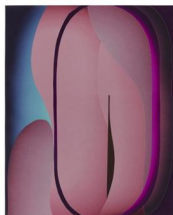

\$ 1,850

In Kyoung Chun
Pink House, 2017
Plexiglass, watercolor on paper
8 x 8 x 2 in
20.3 x 20.3 x 5.1 cm
(IKC0003)

\$ 850

Juanita Lanzo
Untitled #9, 2015
Watercolor and watercolor pencil on paper,
Framed
15 x 11 in
30.5 x 22.9 cm
(JL0001)

\$ 625

Kate Casanova
Lobe Lover, 2021
Hydrocal, clear acrylic, acrylic paint
10 x 4 x 5 in
25.4 x 10.2 x 12.7 cm
(KC0001)

\$ 750

MaryKate Maher
Surface (45), 2021
Collaged paper
20 x 16 in
50.8 x 40.6 cm
(MKM0001)