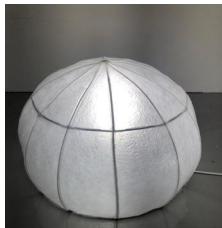

\$ 920

Leah Harper

Orb 3, 2021

Fabric (interfacing), resin, wire, light bulb

17 x 12 x 12 in

43.2 x 30.5 x 30.5 cm

(LH0011)

\$ 675

Leah Harper

Orb 4, 2021

Fabric (interfacing), resin, wire, light bulb

9 x 10 x 10 in

22.9 x 25.4 x 25.4 cm

(LH0012)

\$ 450

Leah Harper

Orb 5, 2021

Fabric (interfacing), resin, wire, light bulb

9 x 15 x 15 in

22.9 x 38.1 x 38.1 cm

(LH0013)

\$ 610

Leah Harper

Colony 1, 2021

Glazed porcelain

3 x 5 x 4 in

7.6 x 12.7 x 10.1 cm

(LH0014)

\$ 350

YI GALLERY

Leah Harper
Colony 2, 2021
Glazed porcelain
3 x 5 x 4 in
7.6 x 12.7 x 10.1 cm
(LH0015)

\$ 350