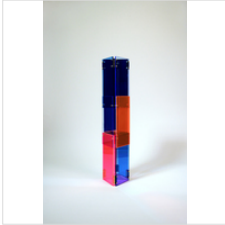

30 × 7 × 8 in
76.2 × 17.8 × 20.3 cm

ANNE-KATRINE SENSTAD

Babel 06, 2020
Lucite/Plexiglas, mirrors, brass door hinges, brass screws, bolts and washers

30 × 7 × 8 in
76.2 × 17.8 × 20.3 cm

ANNE-KATRINE SENSTAD

How We Live Together, 2018
Wood, brushed brass aluminum

35 × 38 × 1/2 in
88.9 × 96.5 × 1.3 cm
Edition 1/3

ANNE-KATRINE SENSTAD

Babel 05, 2020
Lucite/Plexiglas, mirrors, brass door hinges, brass screws, bolts and washers

30 × 7 × 8 in
76.2 × 17.8 × 20.3 cm

ANNE-KATRINE SENSTAD

Babel 02, 2020
Lucite/Plexiglas, mirrors, brass door hinges, brass screws, bolts and washers

30 × 7 × 8 in
76.2 × 17.8 × 20.3 cm

ANNE-KATRINE SENSTAD